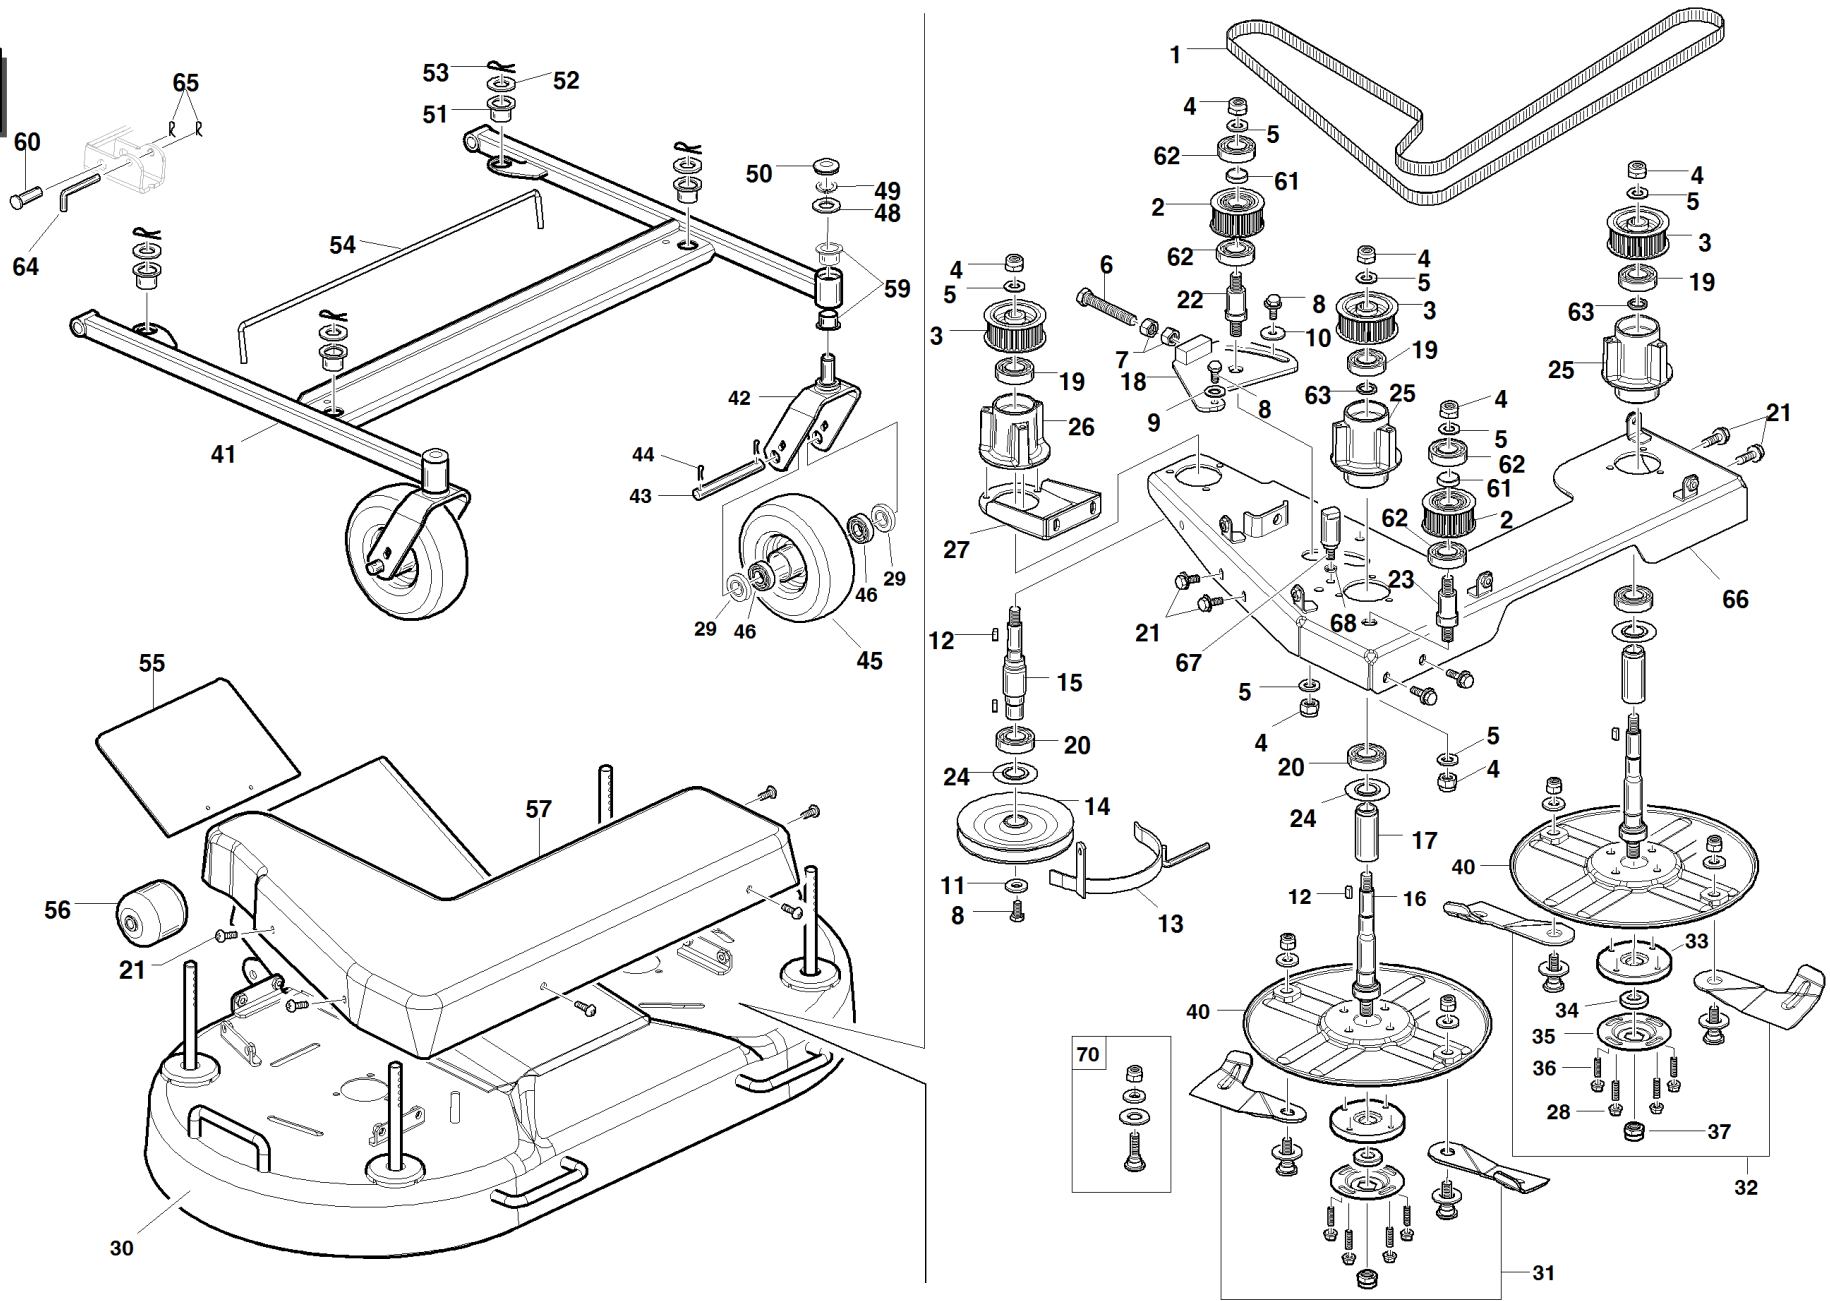

GTR

#	P/N	DESCRIPTION	GTR
1	00111980046	TWIN POWER GT2 2400 8MGT 30 BELT	
2	87001130000		
3	87001120000		
4	00111000077	SELF BLO. SCREW M14	
5	00111500004	WASHER 15,2X28X2.5	
6	00111300099	SCREW	
7	00111150019	NUT M14 6S	
8	00111000076	SCREW TE M10X25	
9	00111550005	WASHER M10	
10	00111550010		
11	00111000070	WASHER P. 11X30X2.5 ZNT	
12	00111900006	TONGUE A 6X6X18	
13	87001310000		
14	87001000055		
15	87001000003		
16	87001000005		
17	87001000006		
18	87001140000	SUPPORT	
19	00777100025	KOYO BEARING 6304 2RS	
20	00777100001	KOYO BEARING 6205 2RS	
21	00111450003	SCREW WASHER M8X20	
22	87001000009		
23	87001000008		
24	89001220002	BEARING PROTECTION DISC	
25	87001000001	SUPPORTO ALBERO LAME ZNT	
26	87001000002		
27	87001000056		
28	00111250021	8MA METB NUT	
29	90110000001	SPACER WHEEL	
30	87001210000	112-GTR MOWER DECK FRAME	
31	87001200000	COUPLE RIGHT REENTERING BLADE	
32	87001190000	COUPLE LEFT REENTERING BLADE	
33	94014000015	RIGHT PULLEY SUPPORT	
34	94014000014	BLADE CENTERING SPACER	
35	94014000025	BLADES SHAFT COVER	
36	00111320001	STUD BOLT M8X16	
37	00111250016	SELF BL. NUT UNI 7474	
38	00111500028	WASHER P 13X30X4	
40	94014180000	BLADES DISC D=340	
41	87001250000	GTR MOWER DECK CARRIER FRAME	
42	95139201000	WHEEL TROLLEY FORK	
43	95139200001	TROLLEY SHAFT WHEEL	
44	00111750005	SPLIT 4X50	
45	95139205000	FILLED WHEEL 8x3.00-4	
46	90110000001	SPACER WHEEL	
48	00111500011	WASHER 20X30X2	
49	00111650013	SNAP RING D.20X1,5 E	
50	00777270010	CLOSED CAP 35X7	
51	90106000007	TROLLEY BUSHING	
52	00111000170	WASHER 17X30X3	
53	00111000175	PIN "R" D.4	
54	91100000008	CLEANING HOOK	
55	87001000035	BANDELLA PIATTO RASAERBA	
56	00111970082	NO SCALPING WHEEL	
57	87001270001	PROTEZIONE PIATTO	
59	00111990017	BUSHING WITH EDGE TFF 20/16,5	
60	87001000045		
61	87001000010		
62	00777100059	BEARING CLA 6005 2RS1 25X47X12